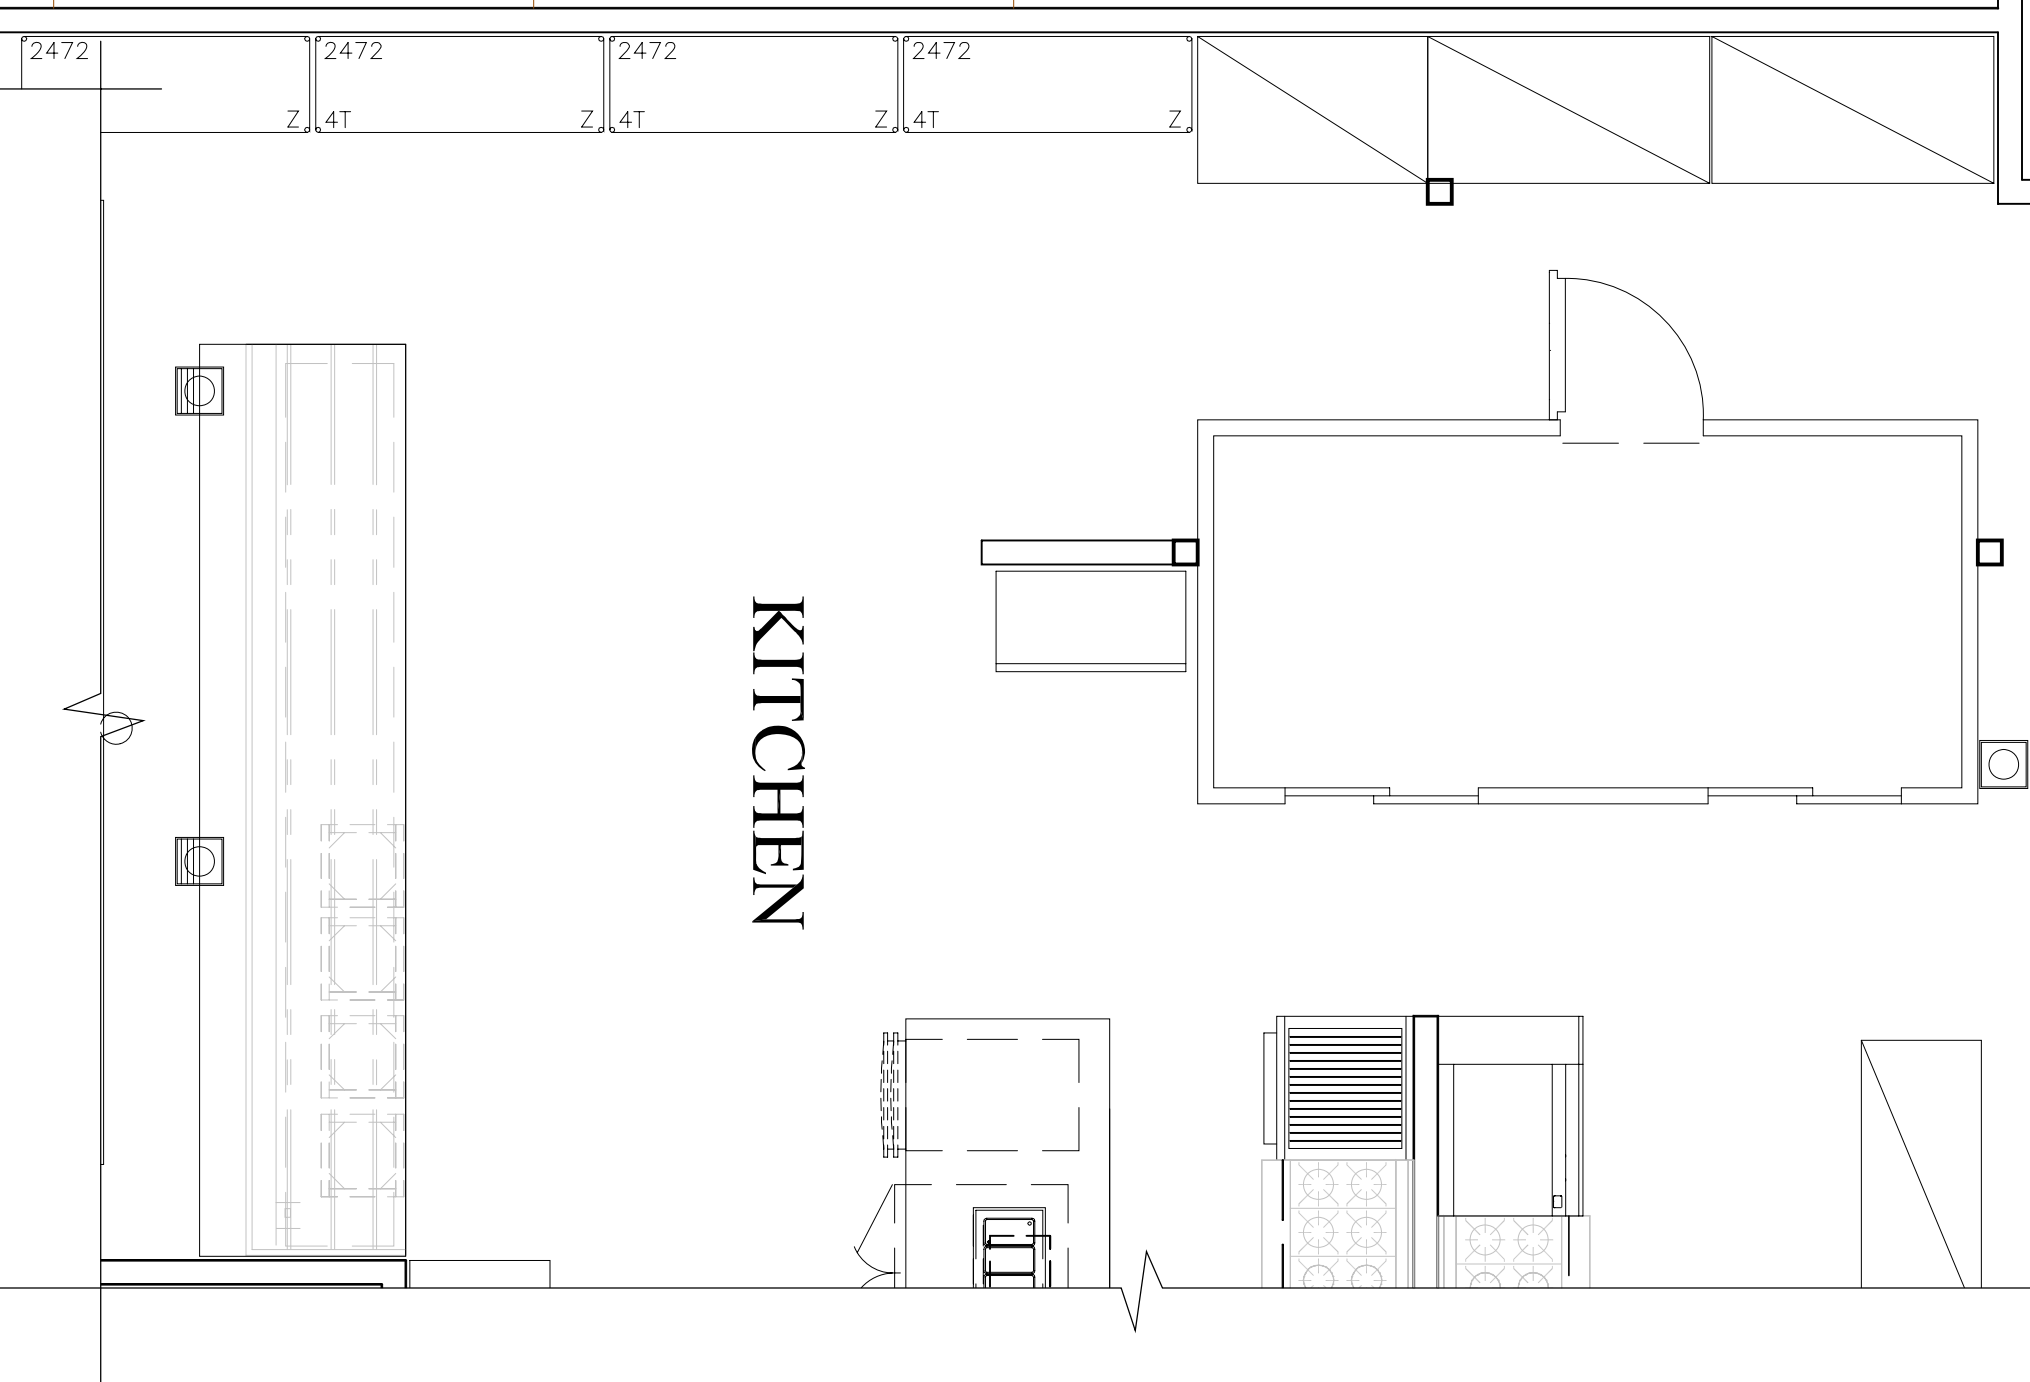

APOLLO WEST ROOM

APOLLO EAST ROOM  
OCC. LOAD: 200

CORRIDOR

DANCE FLOOR

DANCE FLOOR

KITCHEN

**APOLLO EAST ROOM**  
ODYSSEY RESTAURANT

KEY MAP